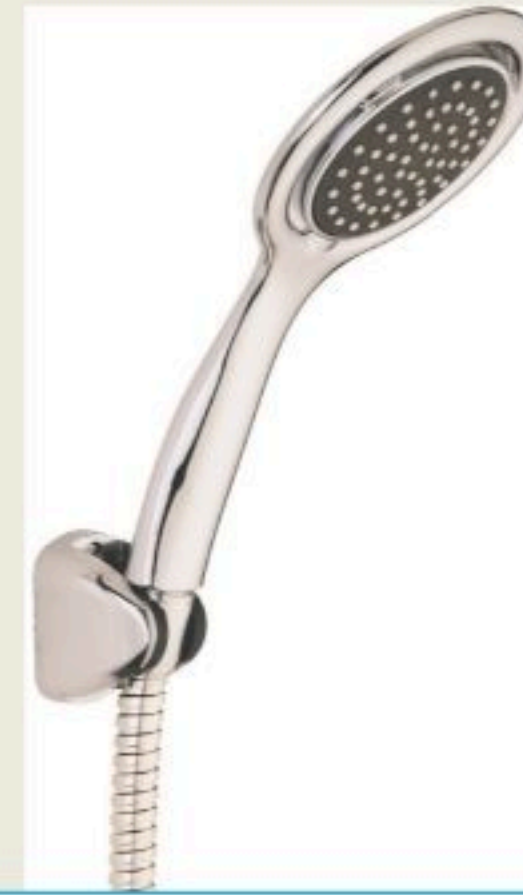

CHERRY

CODE
AQ-M-278

- COLOR: CHROME
- Ø 125 MM HAND SHOWER
- DOUBLE BRAIDED CHROME
- PLATED SPIRAL HOSE
- LUXURY WALL BRACKET

FLORYA

CODE
AQ-M-277

- COLOR: CHROME
- Ø 125 MM HAND SHOWER
- DOUBLE BRAIDED CHROME
- PLATED SPIRAL HOSE
- LUXURY WALL BRACKET

WHITE

CODE
AQ-M-279

- COLOR: CHROME
- Ø 125 MM HAND SHOWER
- DOUBLE BRAIDED CHROME
- PLATED SPIRAL HOSE
- LUXURY WALL BRACKET

SHANS WORLD

MARBIL

CODE
AQ-M-280

- COLOR: CHROME
- Ø 125 MM HAND SHOWER
- DOUBLE BRAIDED CHROME
- PLATED SPIRAL HOSE
- LUXURY WALL BRACKET

ARENA

CODE
AQ-M-282

- COLOR: CHROME
- Ø 125 MM HAND SHOWER
- DOUBLE BRAIDED CHROME
- PLATED SPIRAL HOSE
- LUXURY WALL BRACKET

RIVA

CODE
AQ-M-281

- COLOR: CHROME
- Ø 125 MM HAND SHOWER
- DOUBLE BRAIDED CHROME
- PLATED SPIRAL HOSE
- LUXURY WALL BRACKET